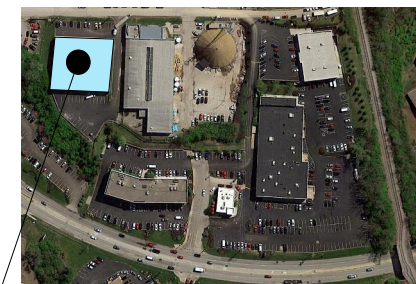

① RB Warehouse Available Space  
1/16" = 1'-0"

Red Bank Warehouse